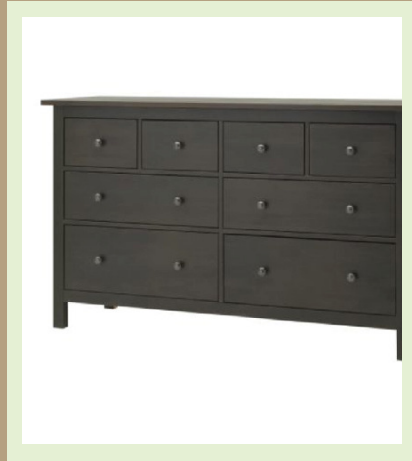

# intermediate bedroom 3

fall 2008 by Polina Studio

[www.polinastudio.com](http://www.polinastudio.com)

- bed
- dresser
- 2 side tables
- floor lamp
- 2 window panels
- rug

**Total Price \$1,485.88**

Dark and solid furniture create very grounded feeling that is supported by light area rug that suspend it in the room. Silk texture of the window panels plays against the wood furniture and pronounced shape of the floor lamp.

## **DRESSER - STORE NAME - PRODUCT NAME (BLACK-BROWN-63"X38") \$279.00**

- Please follow the web-link to purchase this DRESSER online and learn more about the item @ <http://www.storename.com/us/en/catalog/products/00067830>
- You can find location of the store near you @ [http://www.storename.com/ms/en\\_US.html](http://www.storename.com/ms/en_US.html)